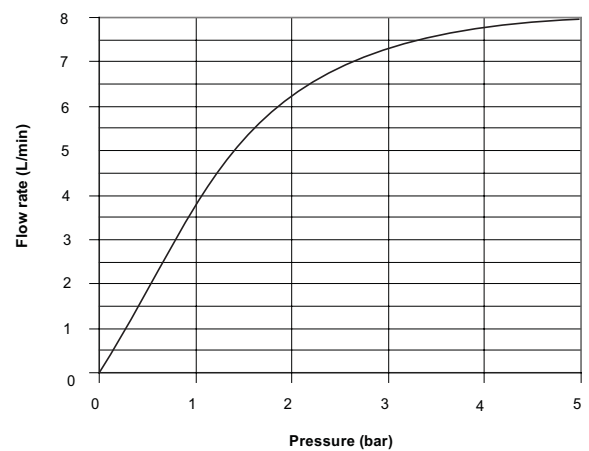

Flow Diagram

Typical Flow Rates

Kohler Co. Cromwell Road Cheltenham Gloucestershire GL52 5EP United Kingdom

Telephone +44 (0) 870 240 7896

Facsimile +44 (0) 1242 282 595

technical@mirashowers.com

www.kohleruk.com

THE BOLD LOOK
OF **KOHLER**®