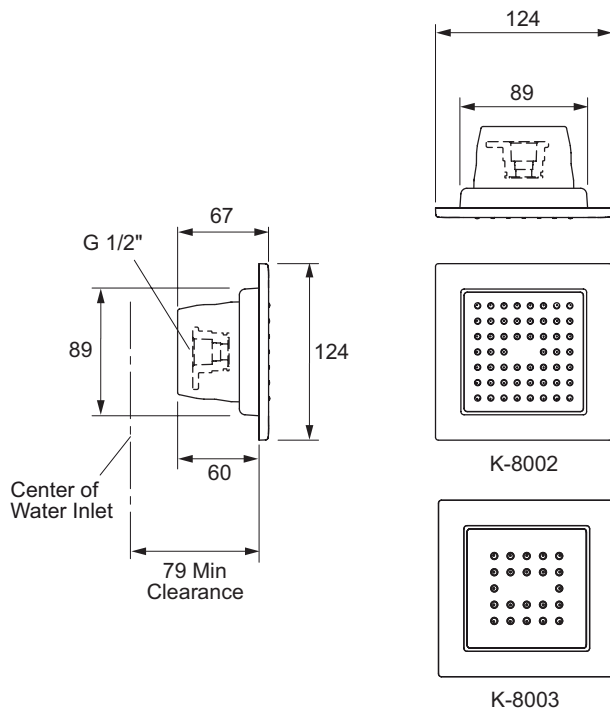

WaterTile 22 and 54 nozzle bodyspray

The Kohler WaterTile is the latest innovation in luxury showering. It is a new system of bodyjets and showerheads that can be tiled into the shower wall or ceiling to create a unique and customised showering experience. Sitting nearly flush to the wall, the number, height and position of the jets can create a truly individual shower experience.

Dimensions (mm)

Product	8002W Watertile bodyspray 54 nozzle. 8003W Watertile bodyspray 22 nozzle
Colours/finishes	Polished chrome (-CP) Brushed chrome (-G) Brushed nickel (-BN)
Material	Brass housing
Approvals	WRAS Compliant
Pressure	High Pressure